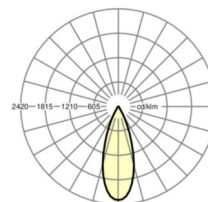

CHARACTERISTICS

Order number	19105504034
EAN number	4020863388769
Commodity code	94051190
Certification mark	IP 20, Protection class I, F, HACCP DIN10500/Food/IFS-application-related suitability/BRC, Indoor, CE
Impact resistance (IK rating)	IK03 (10°C bis 25°C)
Ambient temperatur	ta 10°C to 25°C
Warranty period	5 years

ELECTRICAL ENGINEERING

Controller	Electronic driver (2 pcs.)
System output	69W
Mains voltage	230V/50Hz
Circuit breakers (inrush current)	11 pieces/B10, 17 pieces/B16, 18 pieces/C10, 29 pieces/C16
Energy efficiency class/light source	E

LIGHTING TECHNOLOGY

Placement	LED, Colour rendering/Light colour CRI ≥ 90 / 3000K
Colour tolerance (MacAdam)	3SDCM
Nominal luminous flux	6436lm
LED service life	50000h L80/B10 (Tq 25°C)
Luminaire luminous efficiency	93lm/W
UGR lat./long.	24.7 / 24.7

MECHANICS

Housing colour	black RAL 9005
Dimensions (LxWxH/DxH)	765mm x 55mm x 201mm
Weight (net)	2.5kg
Swivel and turn area (x/y/z)	+ 90° / 0° / 335°
Type of installation	Mounting rail system installation, Light structure

Dimensions

L	765 mm	Length
B	55 mm	Width
H	201 mm	Height

DEEP-LINK

<https://www.regiolux.de/en/article/19105504034>

Reference	LED 6400lm 930
ηLB	100 %
Φ ↓/↑	100 % / 0 %
UGR lat./long.	24.7 / 24.7